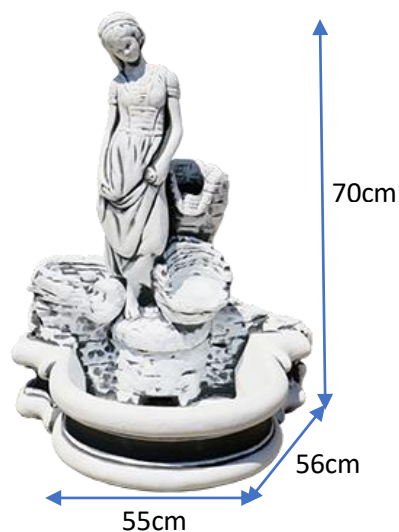

FÂNTÂNĂ ARTEZIANĂ

400 RON/buc

Program de lucru :

LUNI-VINERI: 8:30-17:30

SĂMBĂTA: 8:30 -14

DUMINICA: ÎNCHIS

Pentru a vedea toate produsele noastre vă rugăm să
accesați : www.kingpavaj.ro